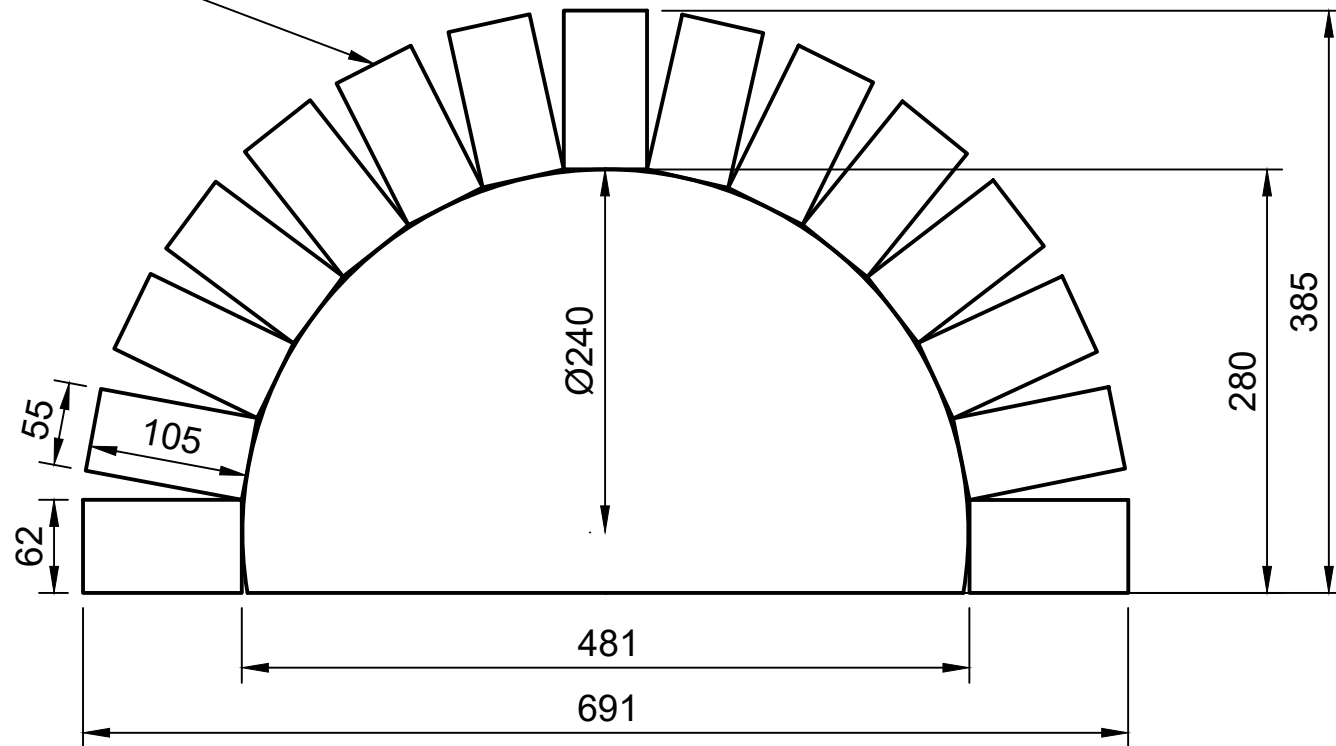

Halve steen

Dept.	Technical reference	Created by R. Hulzebos	27-4-2020		Approved by
		Document type	Document status		
		Title Iглоboog pizzaoven	DWG No.		
		Rev.	Date of issue	Sheet 1/1	